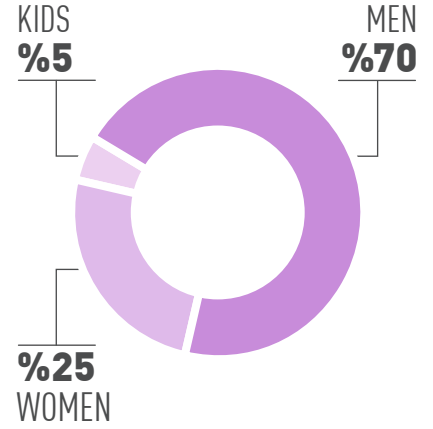

PRODUCTION

YEAR ESTABLISHED

2001

EMPLOYEES

White Collar: 20
Blue Collar: 160

CUSTOMERS

PRIMARK
METRO
MATALAN
BURTONS
PENGUIN
ZALANDO

WEB SITE

www.eligul.com.tr

CERTIFICATIONS

erhan@eligul.com.tr
OFFICE +90 212 565 84 80
MOBILE +90 533 496 43 16

gulbahar@eligul.com.tr
OFFICE +90 212 565 84 80
MOBILE +90 545 931 87 12

ADDRESS Maltepe Mah. Litros Yolu Yol Sok. No:3 Davutpaşa Z.burnu 34010 İstanbul Turkey