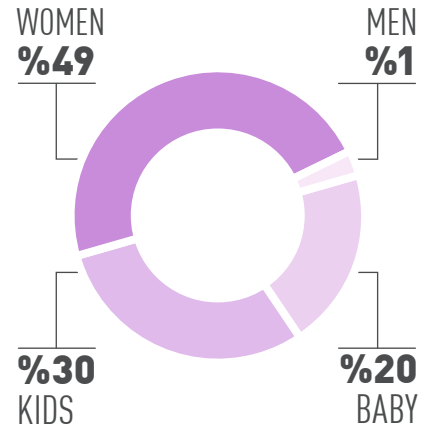

PRODUCTS

Fine Hosiery, No Show Socks, Ankle-High, Knee-High, Hold-Ups, Tights, Leggings, Fish-Nets, Arm/Knee Supports

MANUFACTURING CAPABILITIES

Circular Knitting, Sewing, Dying, Semi-Full Boarding , Packing, Printing

GARMENT MANUFACTURING

- –ANNUAL CAPACITY
  1.200.000 dozen
- –SOCKS KNITTING MACHINES
  120
- –MINIMUMS
  500 dozen
- –LEAD TIME
  6-8 weeks
- –RE-ORDER LEAD TIME
  4-6 weeks
- –SOURCE OF TRIMS
  Turkey

RAW MATERIAL CONSUMPTION

- –FABRIC TYPES USED
  Polyamide, Elastane, Cotton, Modal, Viscone, Metallized Yarn
- –SOURCE OF YARNS
  Germany, Italy, China, Turkey

PRE-PRODUCTION CAPABILITIES

- –VALUE ADDED SERVICES
  Design, Quick Response, Experience in All Over Prints, Stock Qualities, Flexible Production, Lean Manufacturing
- –SAMPLE
  In House 2 to 15 days

PRODUCTION

YEAR ESTABLISHED

1998

EMPLOYEES

White Collar: 20
Blue Collar: 145

CUSTOMERS

DORE
MISS GUIDED
URBAN OUT FITTERS
VRS
OTTO'S
TKMAXX
TAPE A L'OEIL
MIGROS-CH

WEB SITE

www.doresocks.com

CERTIFICATIONS

fama

NADİR SÖYLEMEZ

Sales/Export

nadir@doresocks.com
OFFICE +90 212 657 98 99
MOBILE +90 549 263 41 17

KADİR SÖYLEMEZ

Sales/Export

kadirsoylemez@doresocks.com
OFFICE +90 212 657 98 99
MOBILE +90 549 263 41 17

ADDRESS Bağlar Mah. 16. Sok. No:16-18 Güneşli Bağcılar İstanbul Turkey